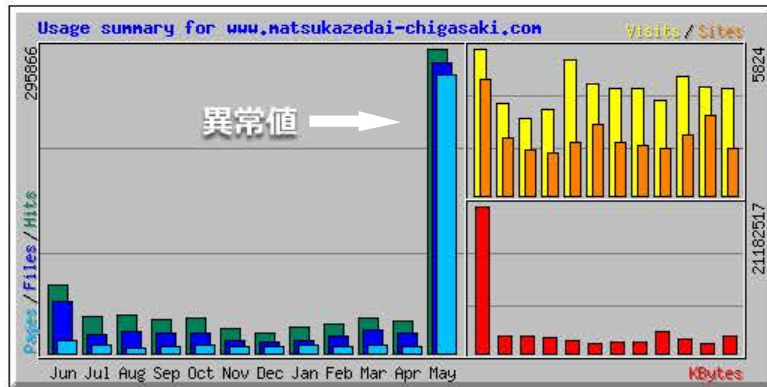

自治会ホームページWebサイトの統計値から

2024/05/27

Daily Statistics for May 2024												
Day	Hits		Files		Pages		Visits		Sites		KBytes	
1	1795	0.61%	1235	0.44%	472	0.17%	204	4.78%	165	8.79%	56639	2.29%
2	1304	0.44%	471	0.17%	234	0.09%	162	3.80%	221	11.77%	114155	4.61%
3	1094	0.37%	603	0.21%	319	0.12%	216	5.06%	178	9.48%	59865	2.42%
4	1564	0.53%	1053	0.37%	295	0.11%	149	3.49%	171	9.11%	69328	2.80%
5	973	0.33%	533	0.19%	330	0.12%	219	5.13%	159	8.47%	22389	0.90%
6	1286	0.43%	732	0.26%	388	0.14%	230	5.39%	165	8.79%	26298	1.06%
7	1358	0.46%	825	0.29%	347	0.13%	234	5.48%	234	12.47%	58257	2.35%
8	1190	0.40%	520	0.18%	409	0.15%	239	5.60%	191	10.18%	138339	5.58%
9	1308	0.44%	813	0.29%	494	0.18%	163	3.82%	167	8.90%	106975	4.32%
10	1446	0.49%	665	0.24%	465	0.17%	224	5.25%	193	10.28%	36186	1.46%
11	1362	0.46%	964	0.34%	366	0.14%	176	4.12%	195	10.39%	110249	4.45%
12	1131	0.38%	676	0.24%	315	0.12%	194	4.55%	179	9.54%	50537	2.04%
13	1087	0.37%	822	0.29%	371	0.14%	106	2.48%	153	8.15%	26872	1.08%
14	974	0.33%	603	0.21%	215	0.08%	139	3.26%	168	8.95%	45454	1.83%
15	1097	0.37%	693	0.25%	299	0.11%	142	3.33%	172	9.16%	65440	2.64%
16	946	0.32%	650	0.23%	240	0.09%	137	3.21%	168	8.95%	146143	5.90%
17	1087	0.37%	541	0.19%	314	0.12%	198	4.64%	188	10.02%	51275	2.07%
18	3324	1.12%	2800	0.99%	2085	0.77%	141	3.30%	180	9.59%	53924	2.18%
19	8983	3.04%	8444	2.99%	6563	2.42%	115	2.70%	150	7.99%	659037	26.61%
20	44981	15.20%	44026	15.61%	43733	16.14%	127	2.98%	123	6.55%	119432	4.82%
21	50964	17.23%	50233	17.81%	49937	18.43%	155	3.63%	145	7.73%	36470	1.47%
22	32111	10.85%	31496	11.17%	31286	11.55%	107	2.51%	153	8.15%	24906	1.01%
23	1130	0.38%	824	0.29%	232	0.09%	112	2.62%	135	7.19%	292250	11.80%
24	21956	7.42%	21456	7.61%	21125	7.80%	124	2.91%	148	7.88%	32897	1.33%
25	81470	27.54%	80843	28.66%	80723	29.80%	117	2.74%	142	7.57%	47109	1.90%
26	22791	7.70%	22430	7.95%	22250	8.21%	118	2.77%	144	7.67%	24866	1.00%
27	7154	2.42%	7097	2.52%	7090	2.62%	23	0.54%	36	1.92%	1776	0.07%

← この頃から異常値を示します。